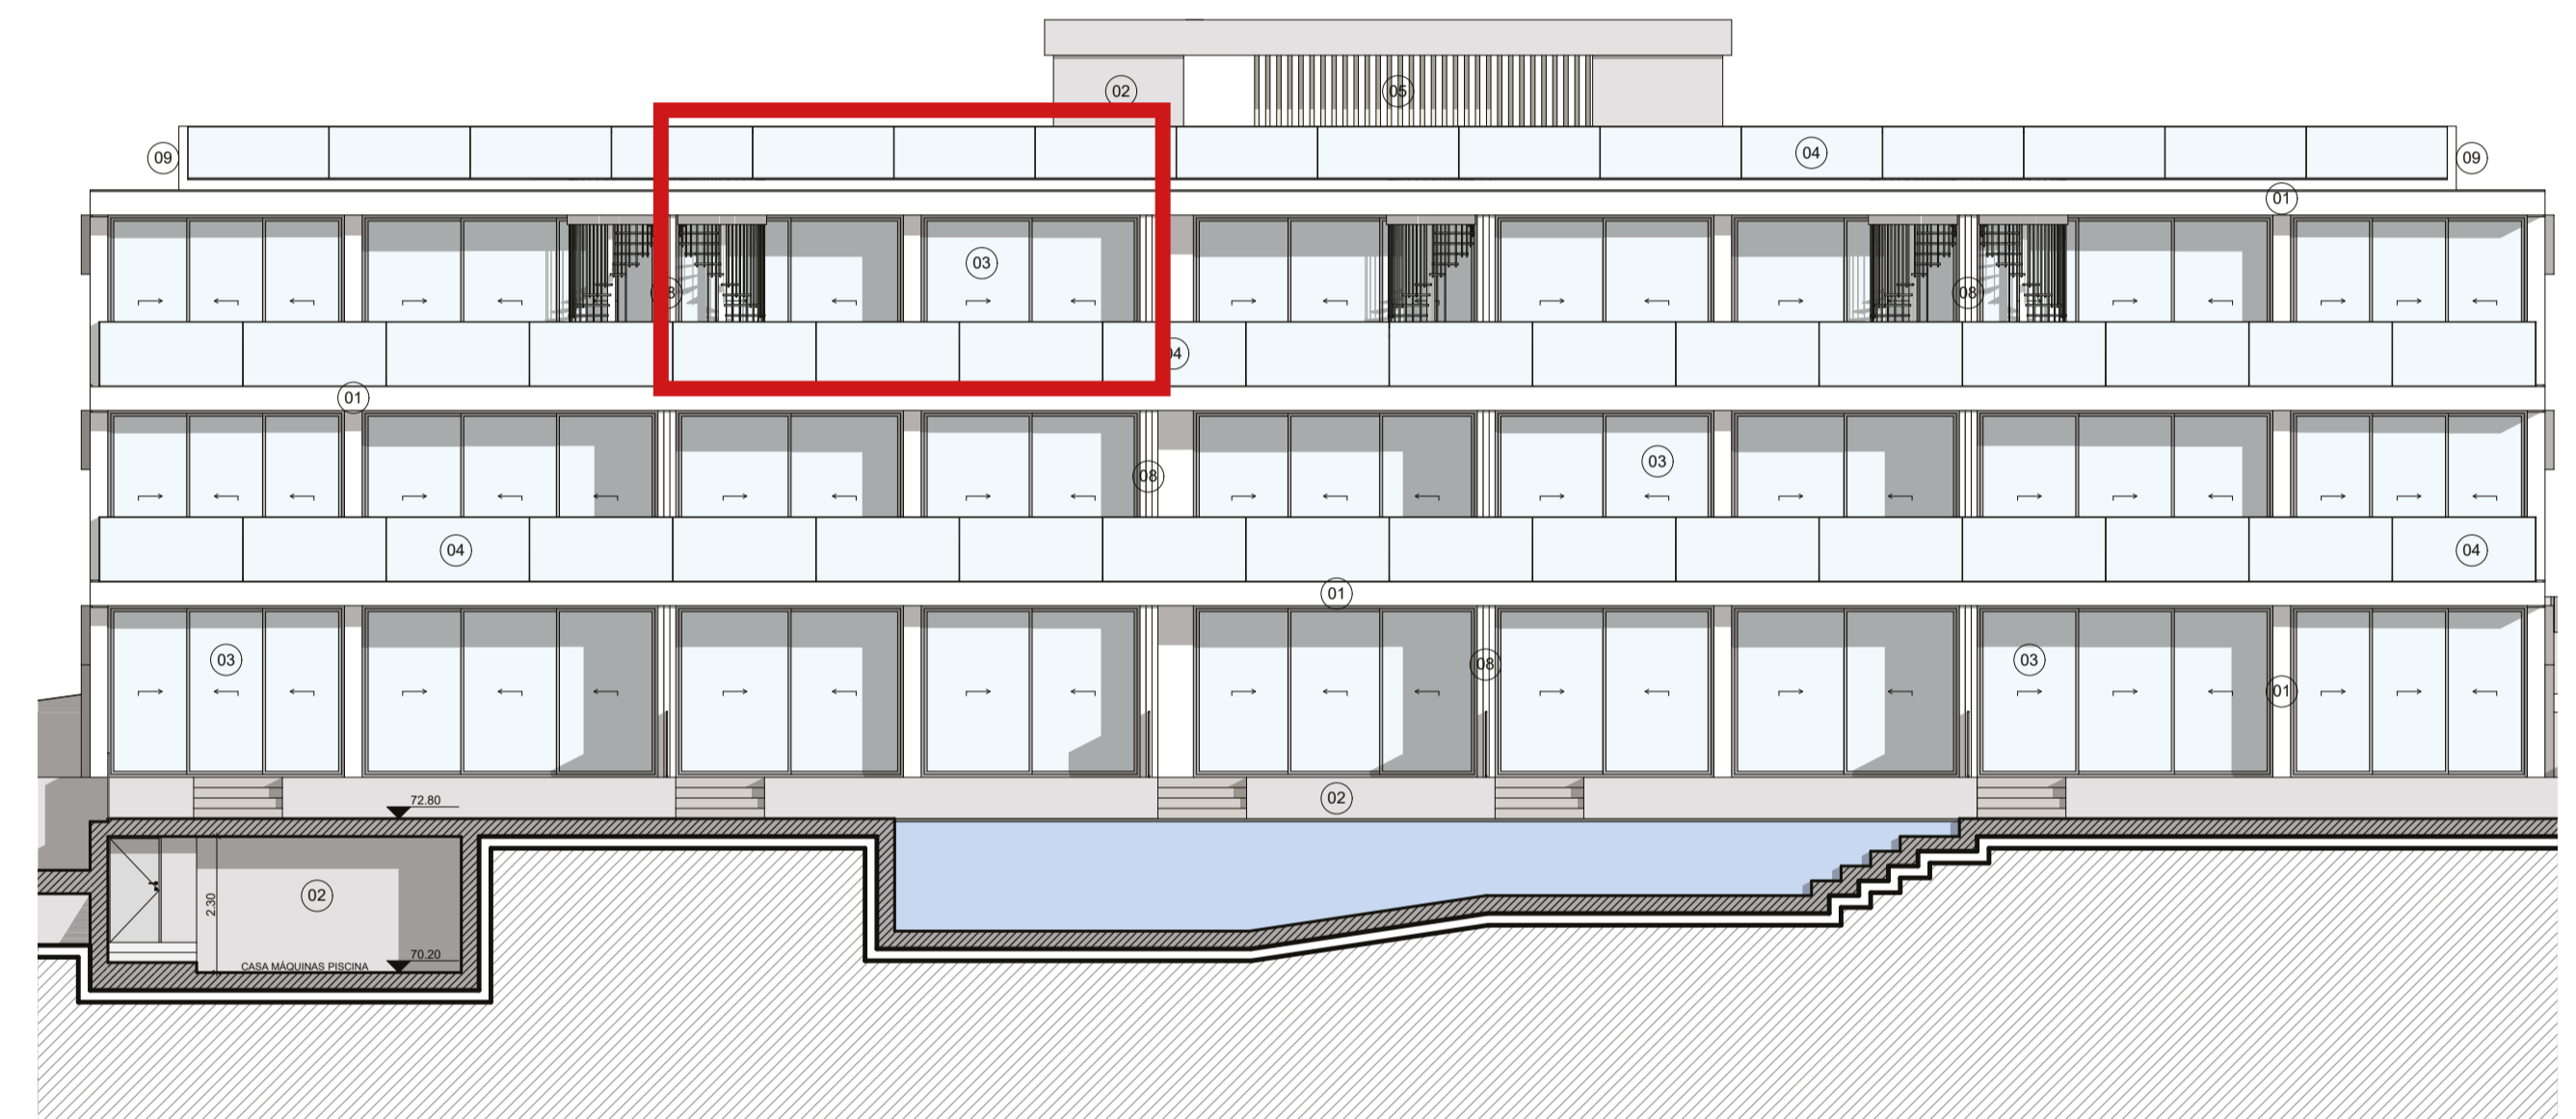

# QUINTA HEIGHTS

## Building E Apartment E302

**FLOOR Third - Penthouse unit**

**BEDROOMS 2 Bed (T2)**

**INTERNAL SIZE 93m<sup>2</sup>**

**TERRACE SIZE 20.5m<sup>2</sup>**

**ROOF TERRACE SIZE 87.5m<sup>2</sup>**

**TOTAL PROPERTY SIZE 201m<sup>2</sup>**