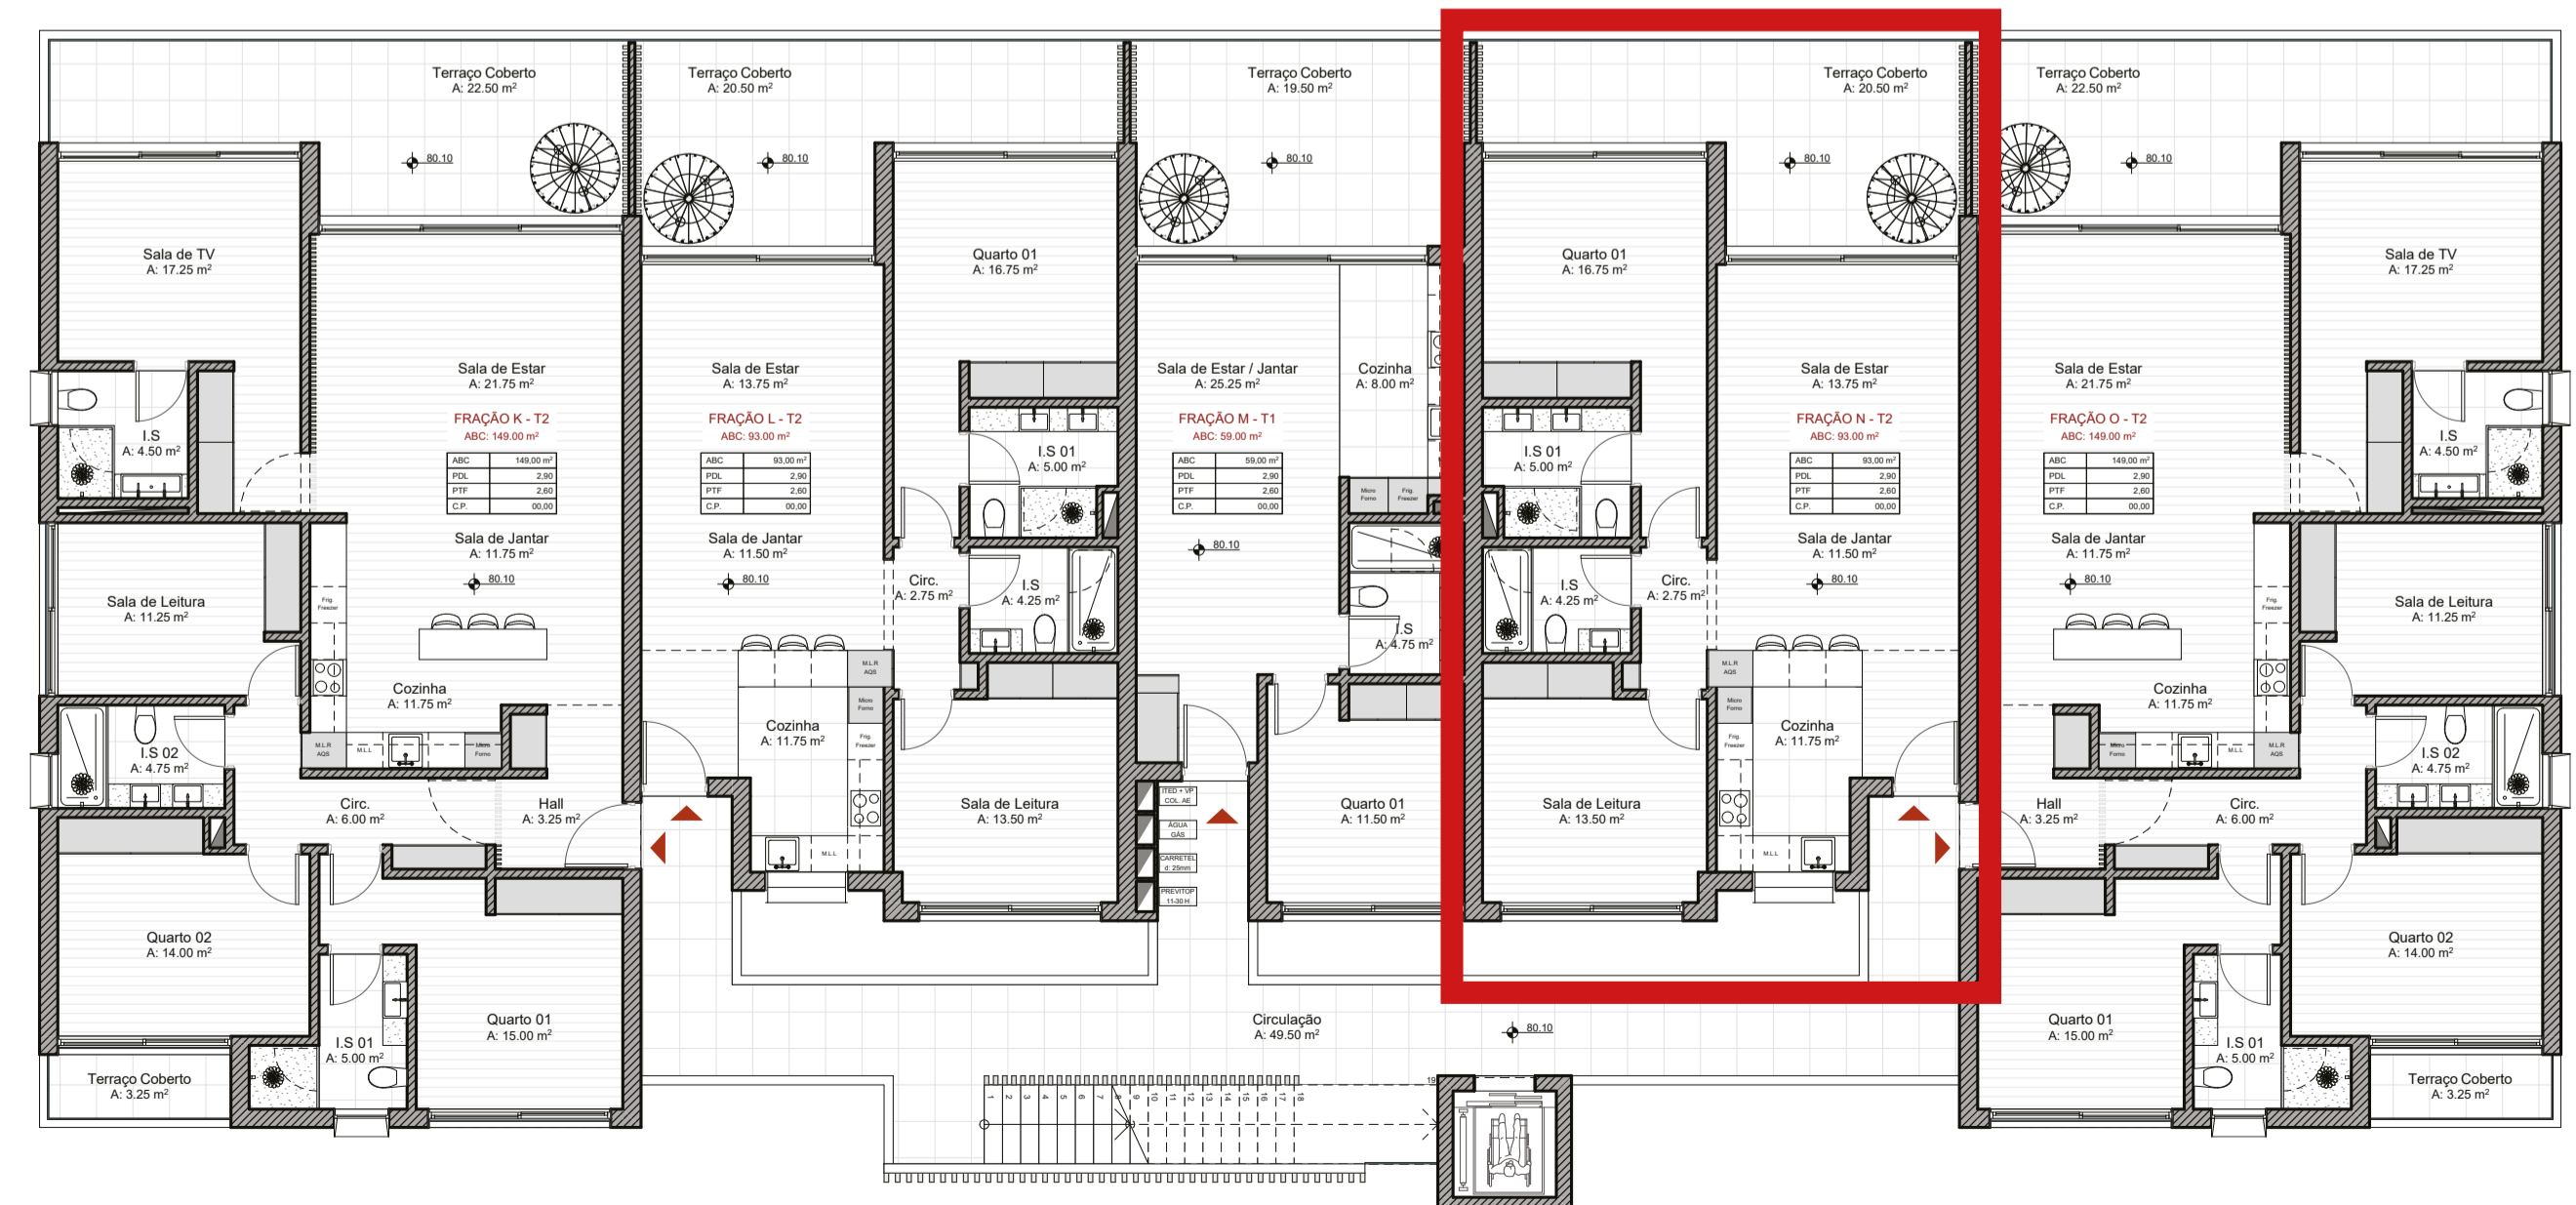

## Building E Apartment E302

**FLOOR Third - Penthouse unit**

**BEDROOMS 2 Bed (T2)**

**INTERNAL SIZE 93m<sup>2</sup>**

**TERRACE SIZE 20.5m<sup>2</sup>**

**ROOF TERRACE SIZE 87.5m<sup>2</sup>**

**TOTAL PROPERTY SIZE 201m<sup>2</sup>**

# QUINTA HEIGHTS

## Building E Apartment E302

FLOOR **Third - Penthouse unit**

BEDROOMS **2 Bed (T2)**

INTERNAL SIZE **93m<sup>2</sup>**

TERRACE SIZE **20.5m<sup>2</sup>**

ROOF TERRACE SIZE **87.5m<sup>2</sup>**

TOTAL PROPERTY SIZE **201m<sup>2</sup>**

### ROOF TERRACE